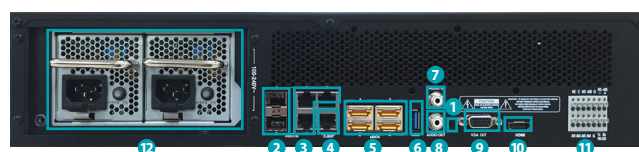

DIMENSIONS

(Unit - mm)

1 Factory Reset Button	7 Audio In
2 Video In SFP Slots	8 Audio Out
3 Video In RJ45	9 VGA Out Port
4 Network Port	10 HDMI
5 eSATA Ports	11 Alarm Connection Ports
6 USB 3.0	12 Power In Port

ACCESSORIES (OPTIONAL)