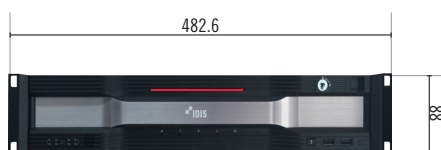

DIMENSIONS

(Unit - mm)